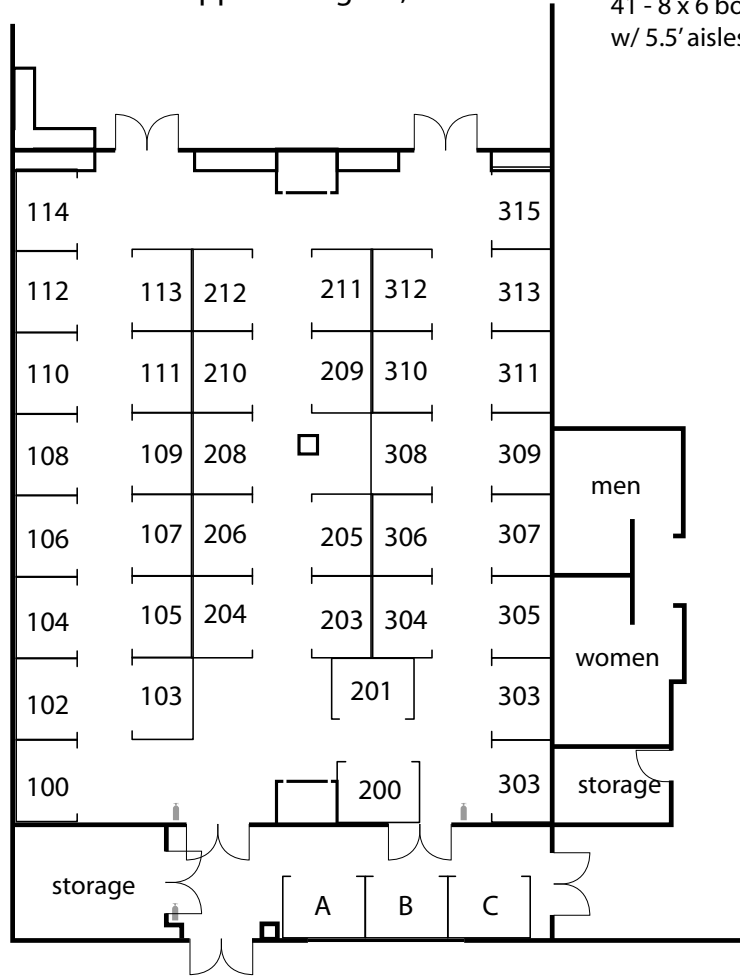

Exhibitor Booth Floor Plan Arlington Entertainment Complex

Arlington Entertainment Complex
Grand Ballroom Upper Arlington, OH

41 - 8 x 6 booths
w/ 5.5' aisles

Arlington Entertainment Complex