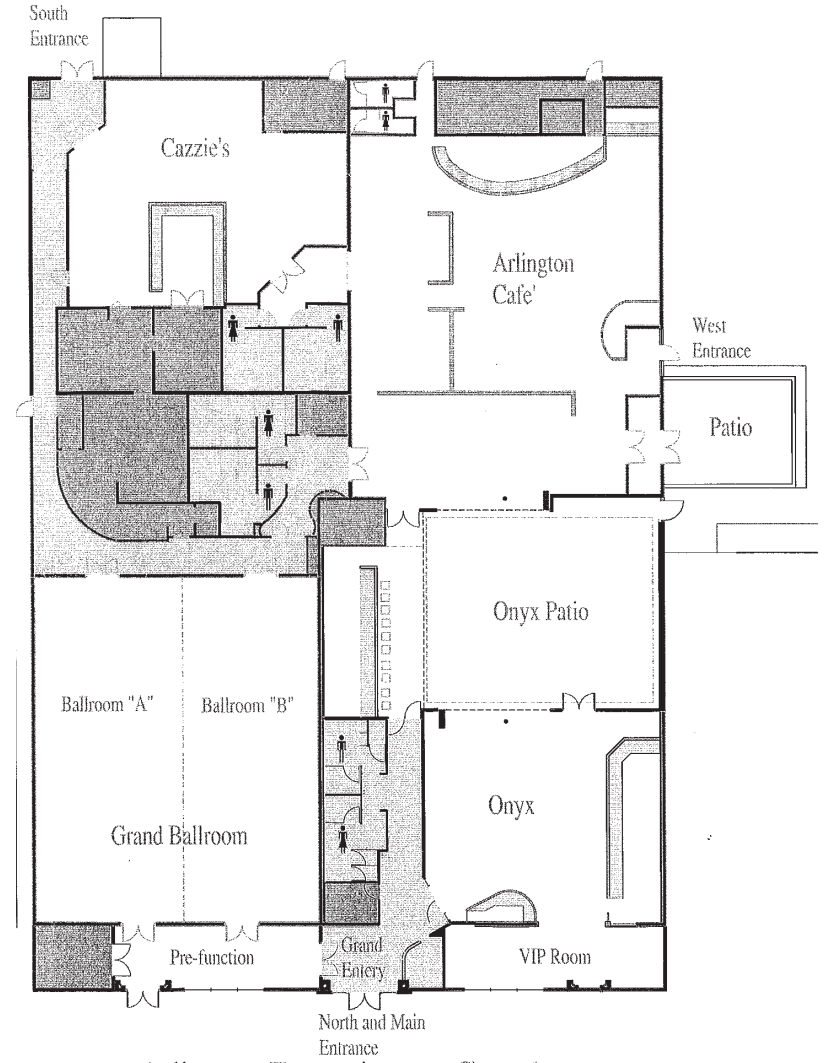

Exhibitor Booth Floor Plan Arlington Entertainment Complex

Arlington Entertainment Complex
Grand Ballroom Upper Arlington, OH

41 - 8 x 6 booths
w/ 5.5' aisles

Arlington Entertainment Complex